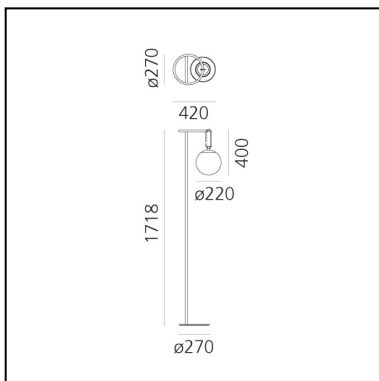

nh 22 Floor

Neri&Hu

IP20    Dimmerable: 

LUMINAIRE

- Watt: **15W**
- Voltage: **220-240V**
- Delivered lumens output: **1142lm**
- CCT: **3000K**
- Efficiency: **75%**
- Efficacy: **87.83lm/W**

DESCRIPTION

PRODUCT CODE: 1271010A

FEATURES

- Article Code: **1271010A**
- Colour: **Black/brass**
- Installation: **Floor**
- Material: **Blown glass, brushed brass**
- Series: **Design Collection**
- Environment: **Indoor**
- design by: **Neri&Hu**

DIMENSIONS

- Length: **cm 42**
- Width: **cm 27**
- Height: **cm 171.8**
- Diameter: **cm 22**
- Base Diameter: **cm 27**

SOURCES NOT INCLUDED

- Category: **LED RETROFIT**
- Number: **1**
- Watt: **15W**
- Socket: **E27**